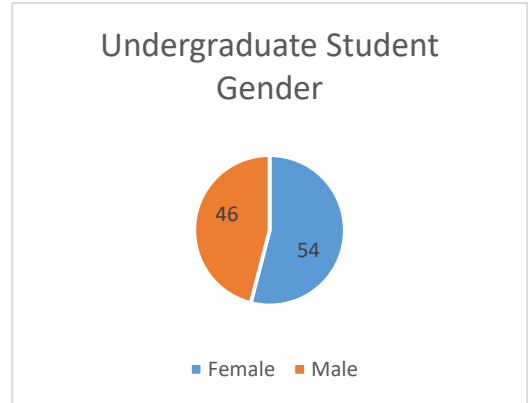

Undergraduate Student Gender

Female	54
Male	46